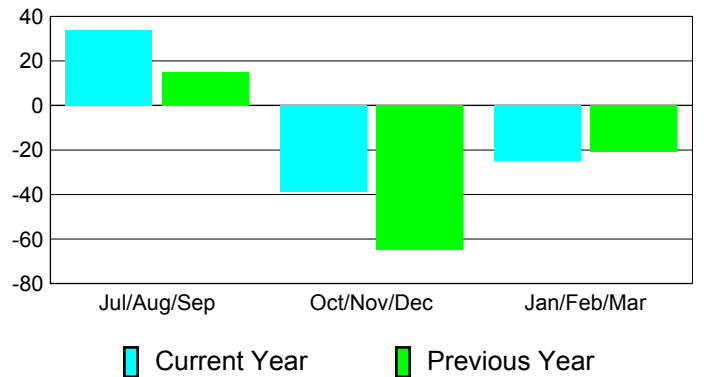

**Membership Results
2010-2011**

**Membership
2009-2010**

Month	Net Memb Goal	Actual New Memb	Actual Dropped Memb	Gain/Loss of Memb	Gain/Loss of Memb
Jul/Aug/Sep	50	67	-33	34	15
Oct/Nov/Dec	45	30	-69	-39	-65
Jan/Feb/Mar	5	27	-52	-25	-21
Totals	100	124	-154	-30	-71

Membership Results 2010-2011

Goal, New, Dropped, Gain/Loss

Comparison of Membership Gain/Loss

Current Year Compared to the Previous Year

Gender Comparison 2010-2011

Jul/Aug/Sep

Oct/Nov/Dec

Jan/Feb/Mar