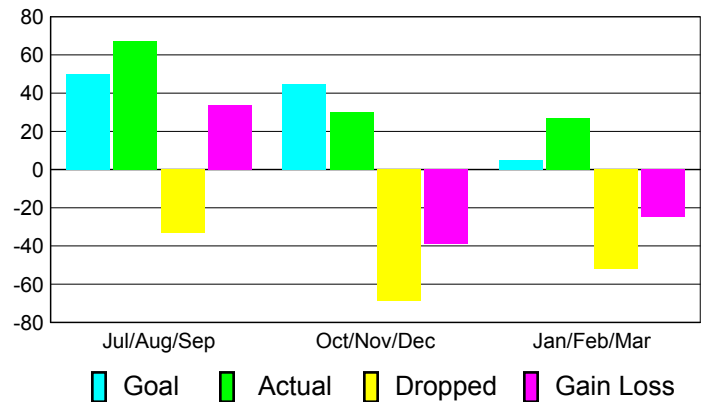

Membership Results 2010-2011

Goal, New, Dropped, Gain/Loss

Comparison of Membership Gain/Loss

Current Year Compared to the Previous Year