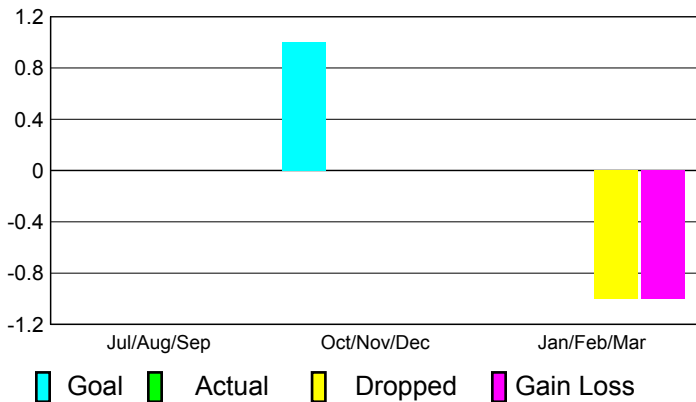

2010-2011 GMT Reports for District (or Undistricted) **District 335 A**

GMT: **Junichi Takata**

Location: **JAPAN**

GMT CA: **5**

CLUBS

**Club Results
2010-2011**

**Clubs
2009-2010**

Month	New Club Goal	Actual New Clubs	Actual Dropped Clubs	Gain/Loss of Clubs	Gain/Loss of Clubs
Jul/Aug/Sep	0	0	0	0	0
Oct/Nov/Dec	1	0	0	0	0
Jan/Feb/Mar	0	0	-1	-1	0
Totals	1	0	-1	-1	0

Club Results 2010-2011

Goal, New, Dropped, Gain/Loss

Comparison of Club Gain/Loss

Current Year Compared to the Previous Year

YTD Status Quo Clubs 2010-2011

Status Quo Clubs Compared to Status Quo Members

MEMBERSHIP